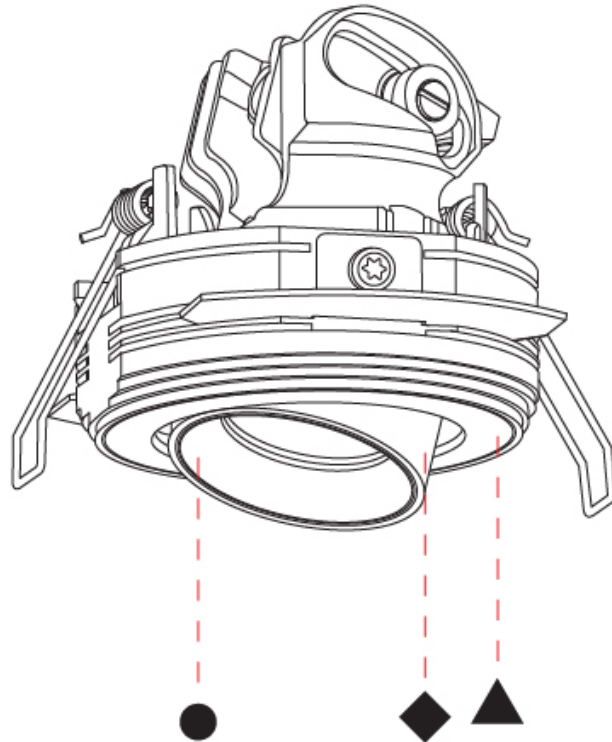

INVADER COMPACT ADJUSTABLE TRIMLESS

A35846-

PROJECT _____

TYPE _____

SPECIFIER _____

QUANTITY _____

DATE _____

A